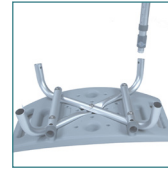

Deluxe Aluminum Shower Chair With Tool-free Removable Back

FIGURE A

FIGURE B

FIGURE C

- Easy, tool-free assembly of back, seat and legs (Figure A - B)
- Aluminum frame is lightweight, durable and corrosion proof
- New pinch-free cover allows for push pins to be depressed without pinching finger
- The audible "click" will be heard when secure (Figure C)
- Legs are height adjustable in 1" increments, and angled with suction-style tips to provide additional stability
- Support collar prevents leg movement and reduces rattle

PRODUCTS

Description

12202KD-4	Bath Seat w/ Back, Gray, 4/cs
-----------	-------------------------------

SPECIFICATIONS

Description

Outside Legs	19.5" (W) x 19.5" (D)
Seat Dimensions	19.25" (W) x 11.5" (D)
Seat Height	15.5" - 19.5"
Weight	7 lbs.
Carton Shipping Weight	29 lbs.
Weight Limit	400 lbs.
Warranty	Limited Lifetime